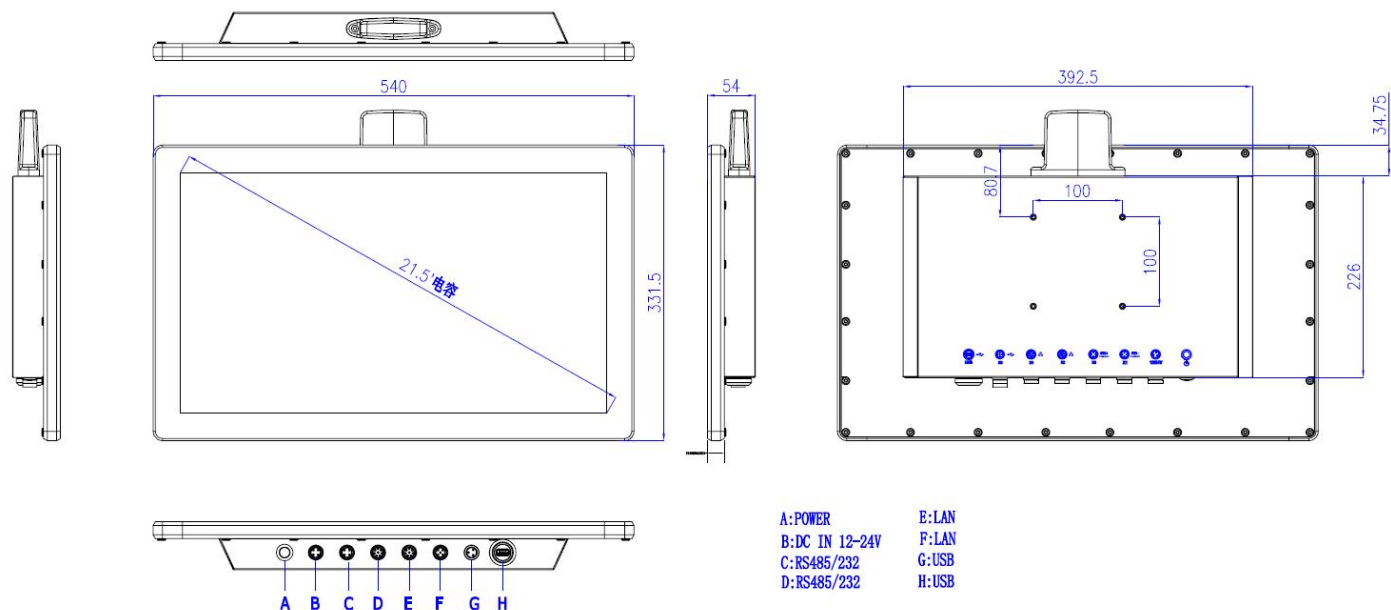

Dimension: Unit : mm

Order information:

Model NO.	Description
WP2151T-C-J1900	21.5" LCD/ Capacitive touch screen/ 1920*1080/CPU J1900/no memory/no SSD/2LAN/2RS232(option RS485)/2USB/option WIFI&3G/DC IN 12~24V
WP2151T-C-J6412	21.5" LCD/ Capacitive touch screen/ 1920*1080/CPU J6412/no memory/no SSD/2LAN/2RS232(option RS485)/2USB/option WIFI&3G/DC IN 12~24V
WP2151T-C-8145U	21.5" LCD/ Capacitive touch screen/ 1920*1080/CPUi3-8145U/no memory/no SSD/2LAN/2RS232(option RS485)/2USB/option WIFI&3G/DC IN 12~24V
WP2151T-C-SL7200U	21.5" LCD/ Capacitive touch screen/ 1920*1080/CPUi5-7200U/no memory/no SSD/2LAN/2RS232(option RS485)/2USB/option WIFI&3G/DC IN 12~24V